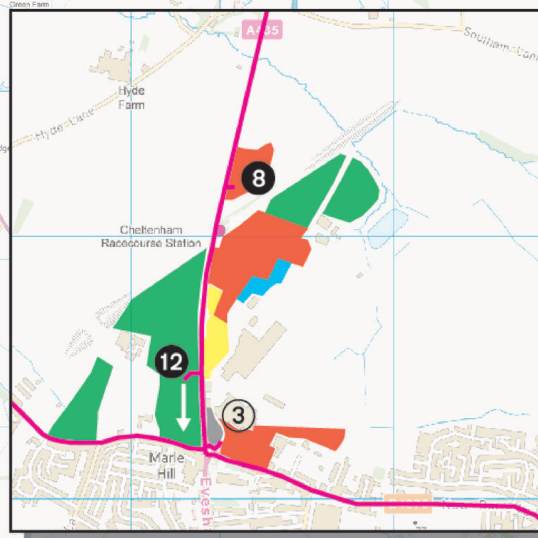

Preferred routes for Drop off and Pick Up

Follow Signs for Drop Off & Pick Up

KEY

- Preferred Route
- Route for Open & Festival ONLY
- Gate numbers for Open & Festival meetings ONLY
- Reserved for Hackney Licensed Cabs ONLY during Festival