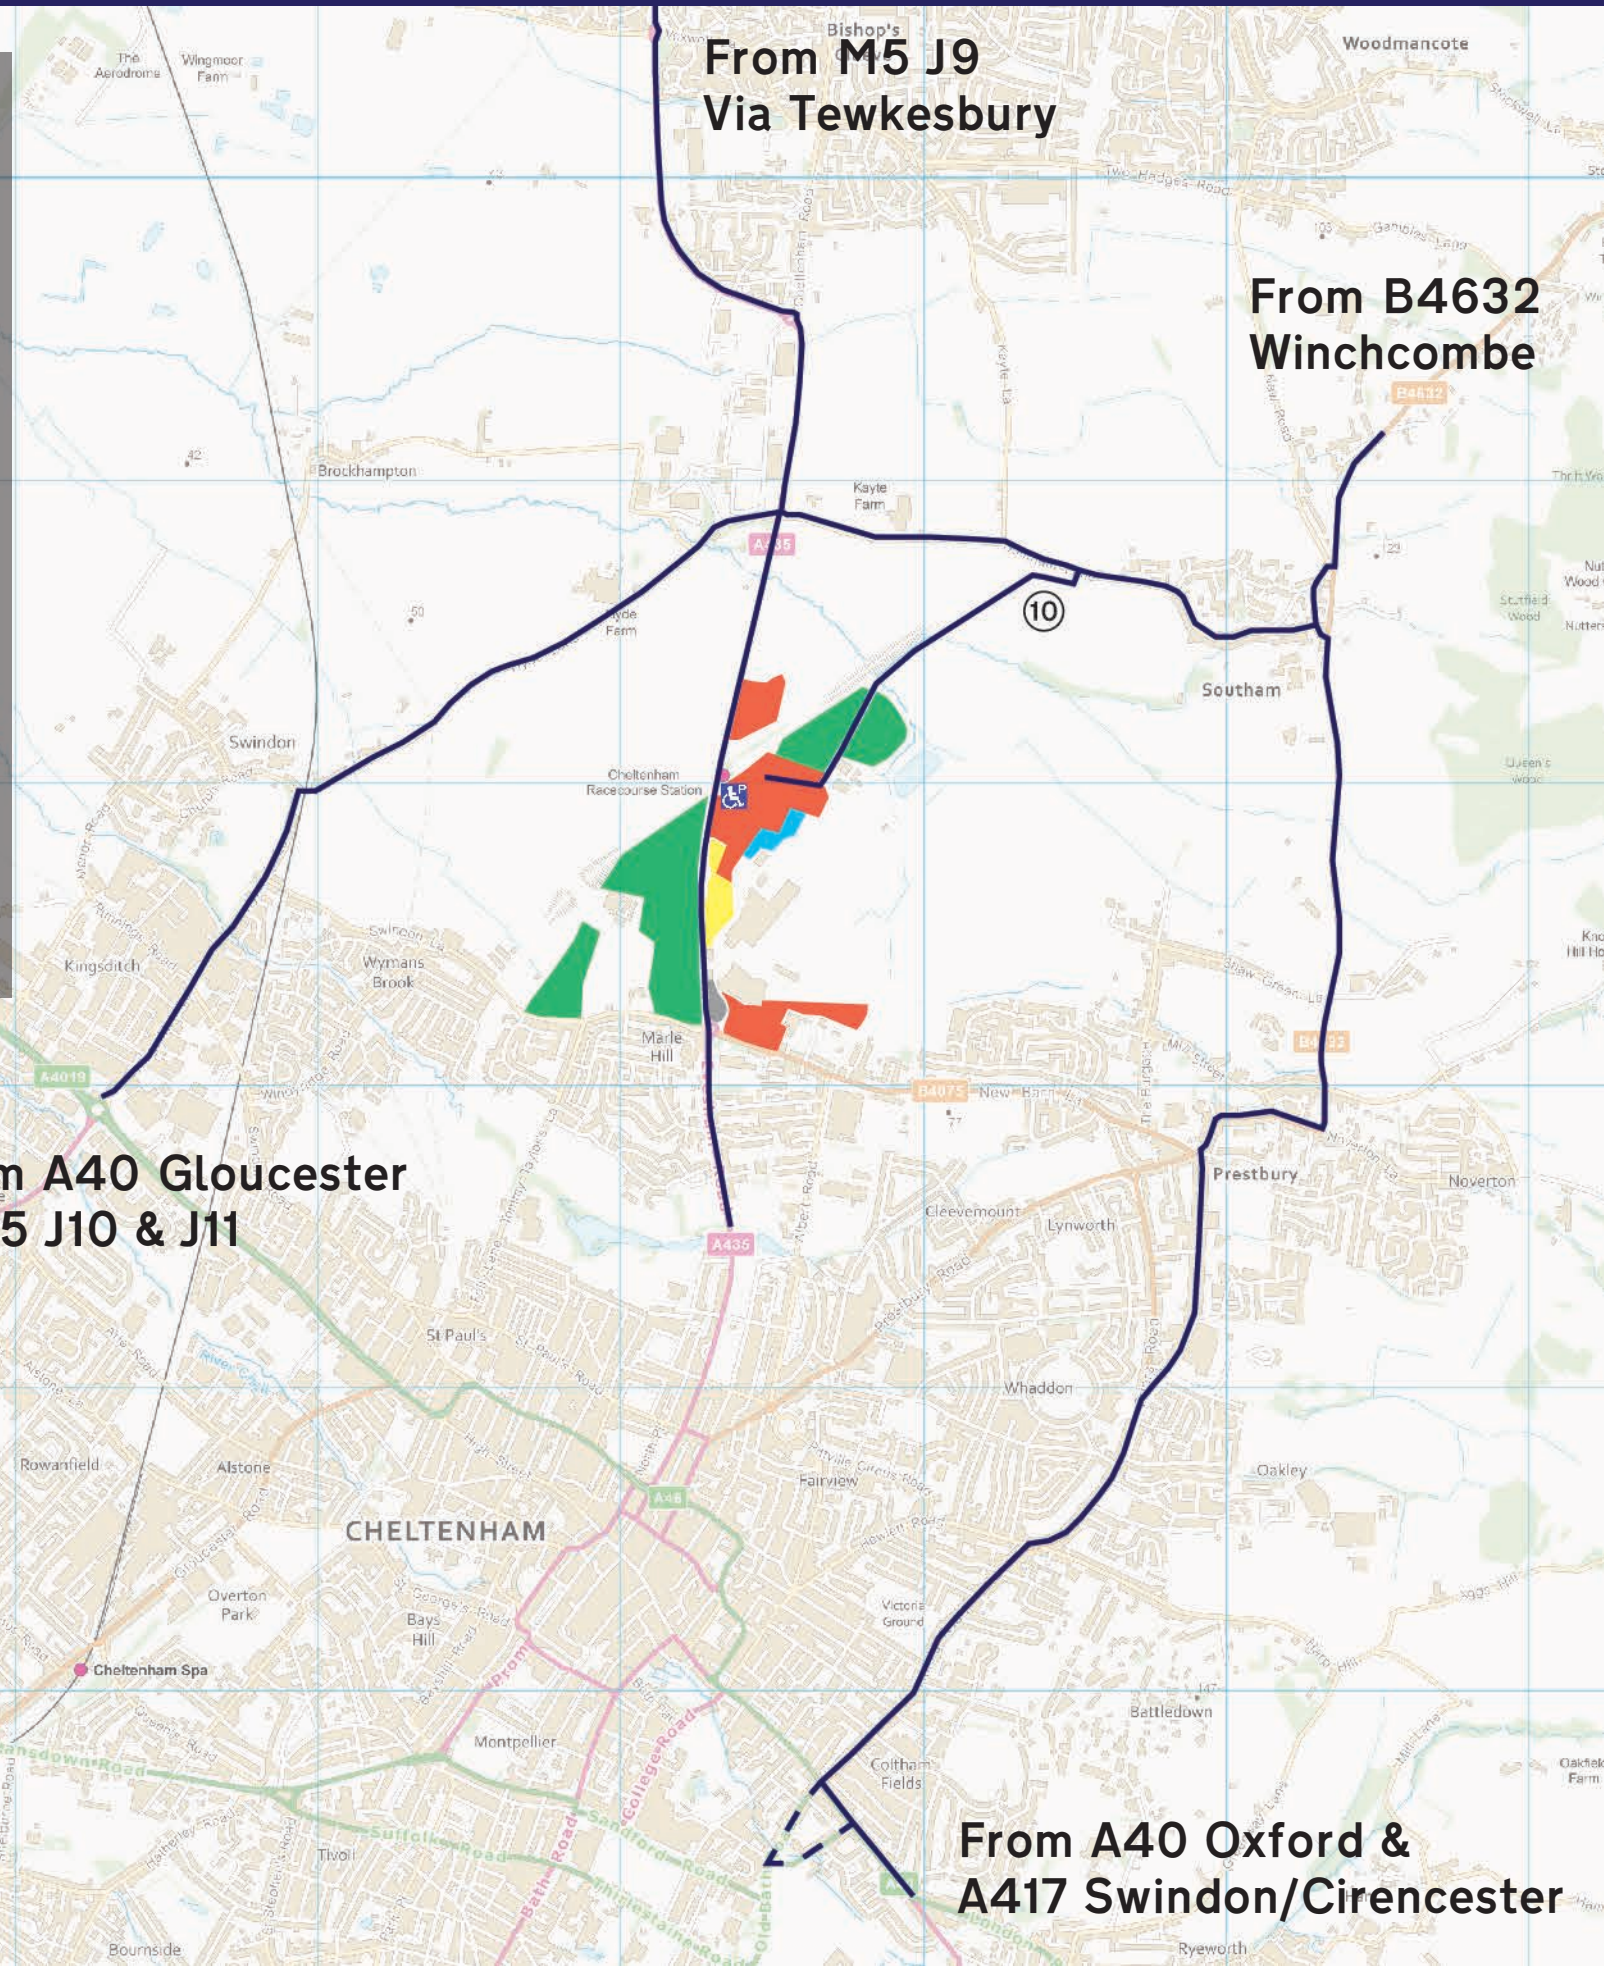

Preferred routes for Disabled Badge Holders

Follow Signs with Disabled Parking Symbol

KEY

-  Preferred Route
-  Route for Open & Festival ONLY
-  Disabled Parking Area (With Shuttle Service)
-  Gate Number Every Race Day

From M5 J9
Via Tewkesbury

From B4632
Winchcombe

From A40 Gloucester
& M5 J10 & J11

From A40 Oxford &
A417 Swindon/Cirencester