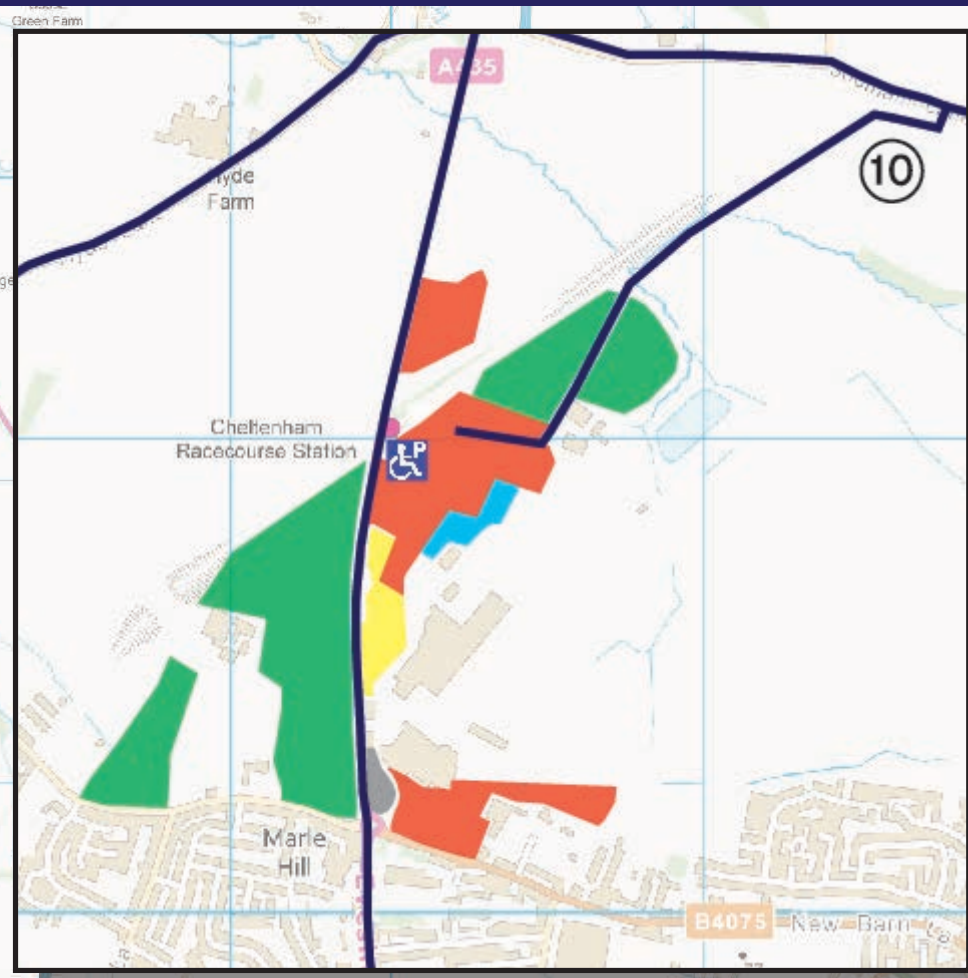

Preferred routes for Disabled Badge Holders

Follow Signs with Disabled Parking Symbol

KEY

-  Preferred Route
-  Route for Open & Festival ONLY
-  Disabled Parking Area (With Shuttle Service)
-  Gate Number Every Race Day

From M5 J9
Via Tewkesbury

From B4632
Winchcombe

From A40 Gloucester
& M5 J10 & J11

From A40 Oxford &
A417 Swindon/Cirencester