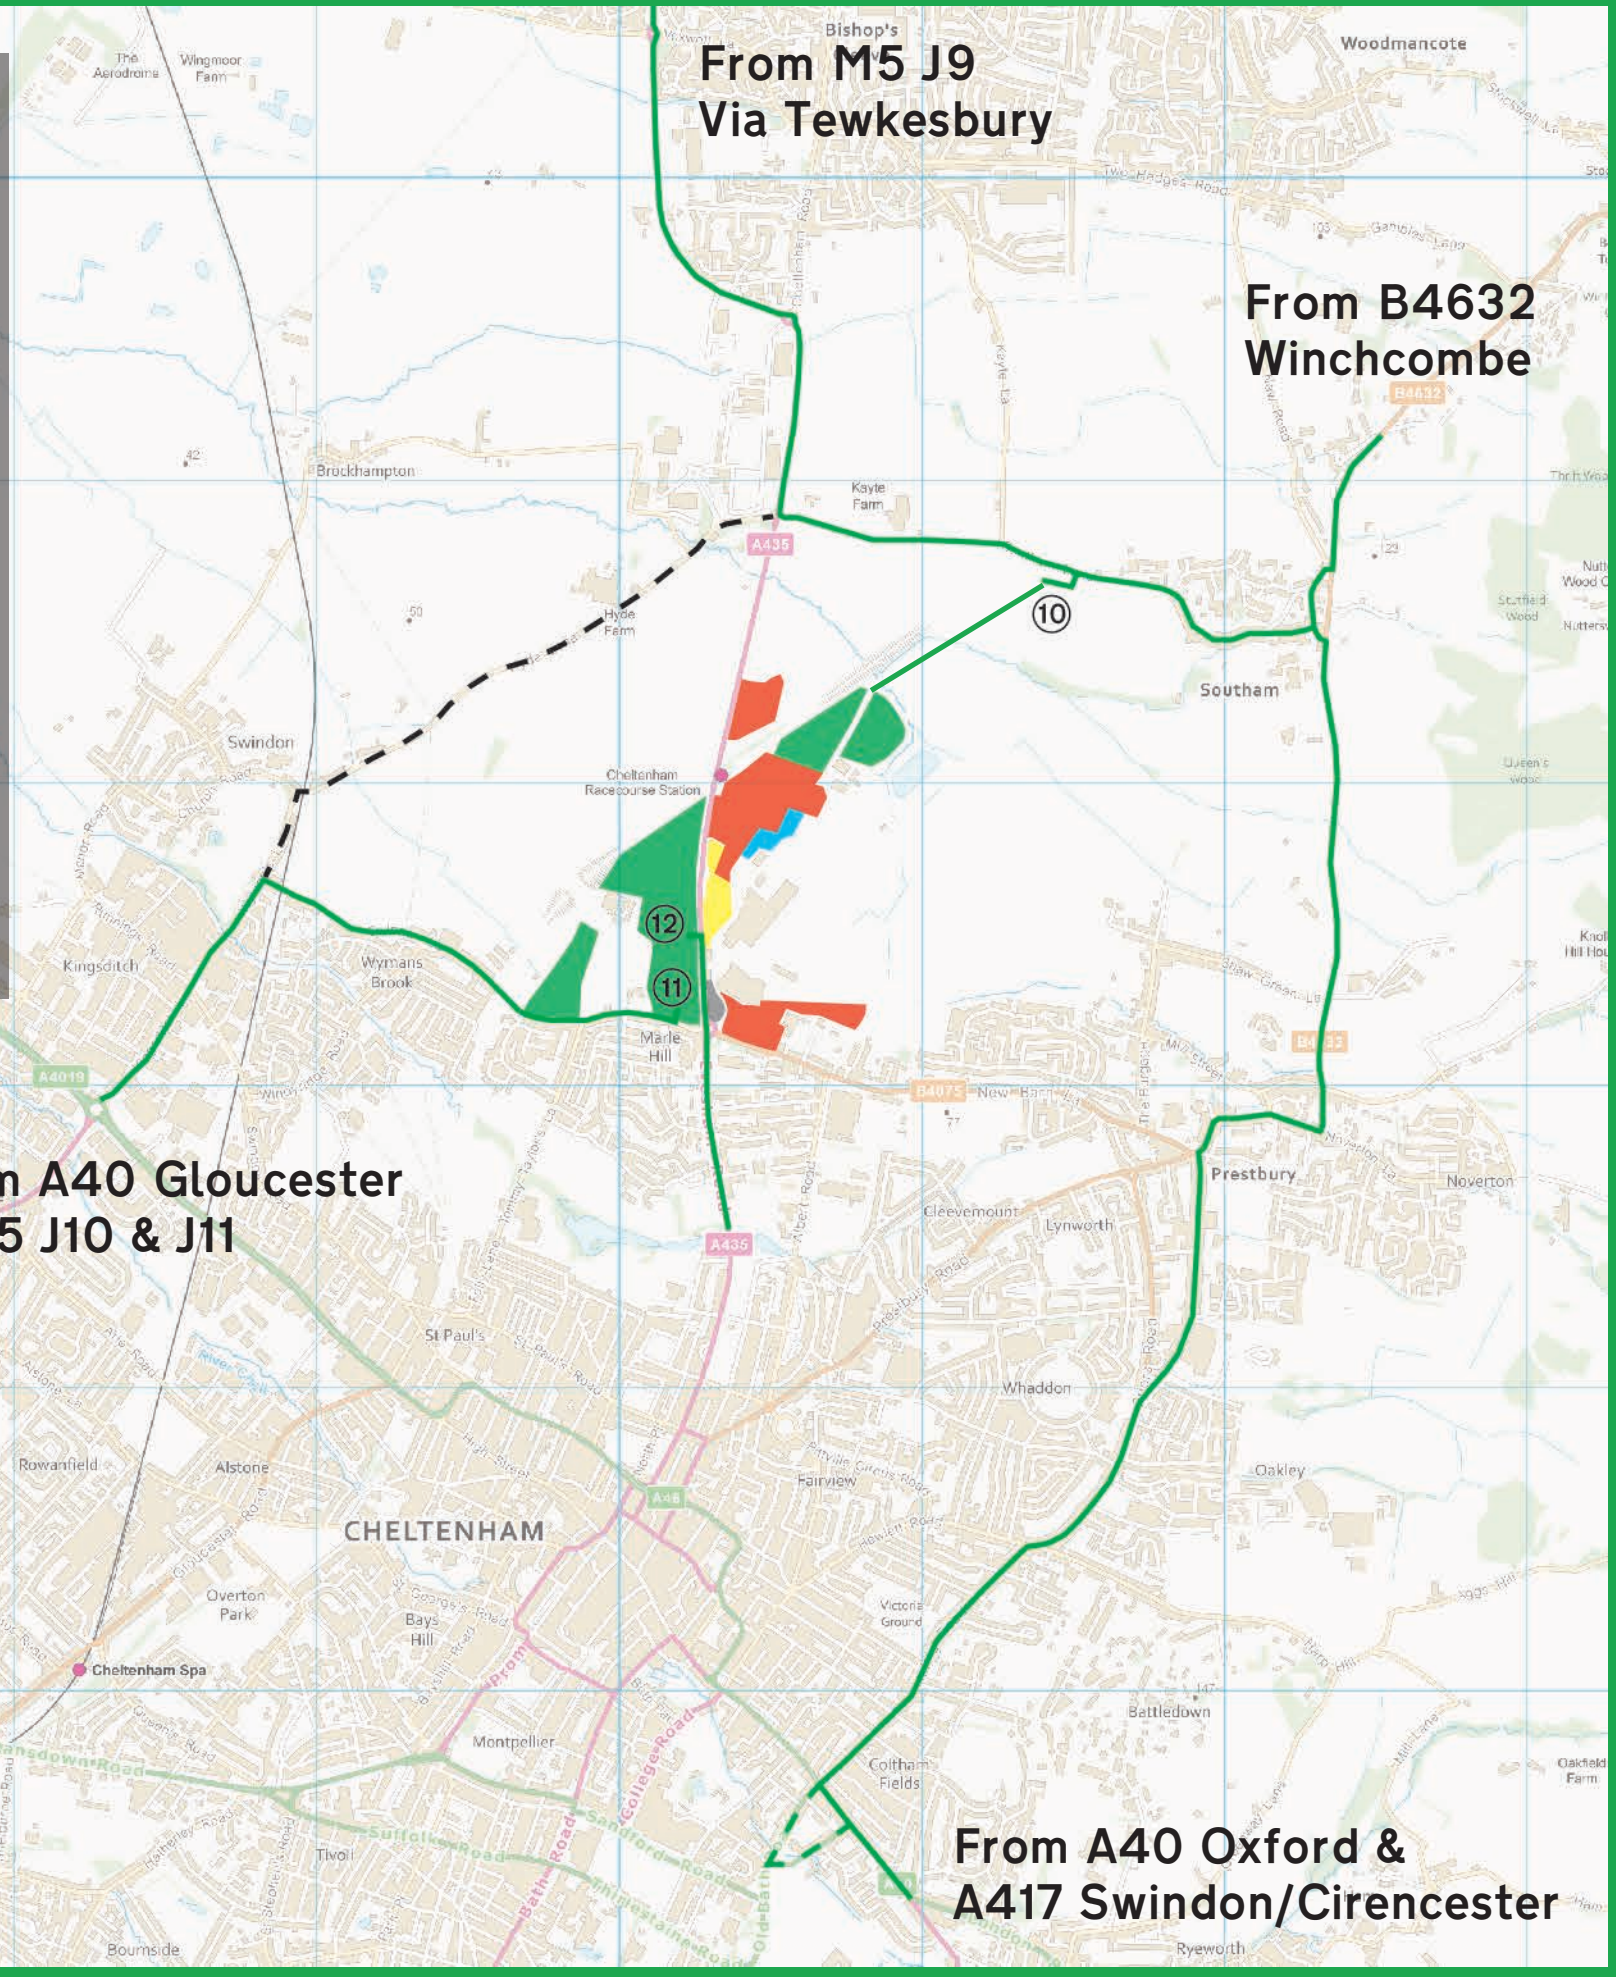

Preferred routes for Green Labels and Public Parking

Follow Public Parking Signs

KEY

- Preferred Route
- Route for Open & Festival ONLY
- Alt. Route when rail crossing in use
- Gate Numbers