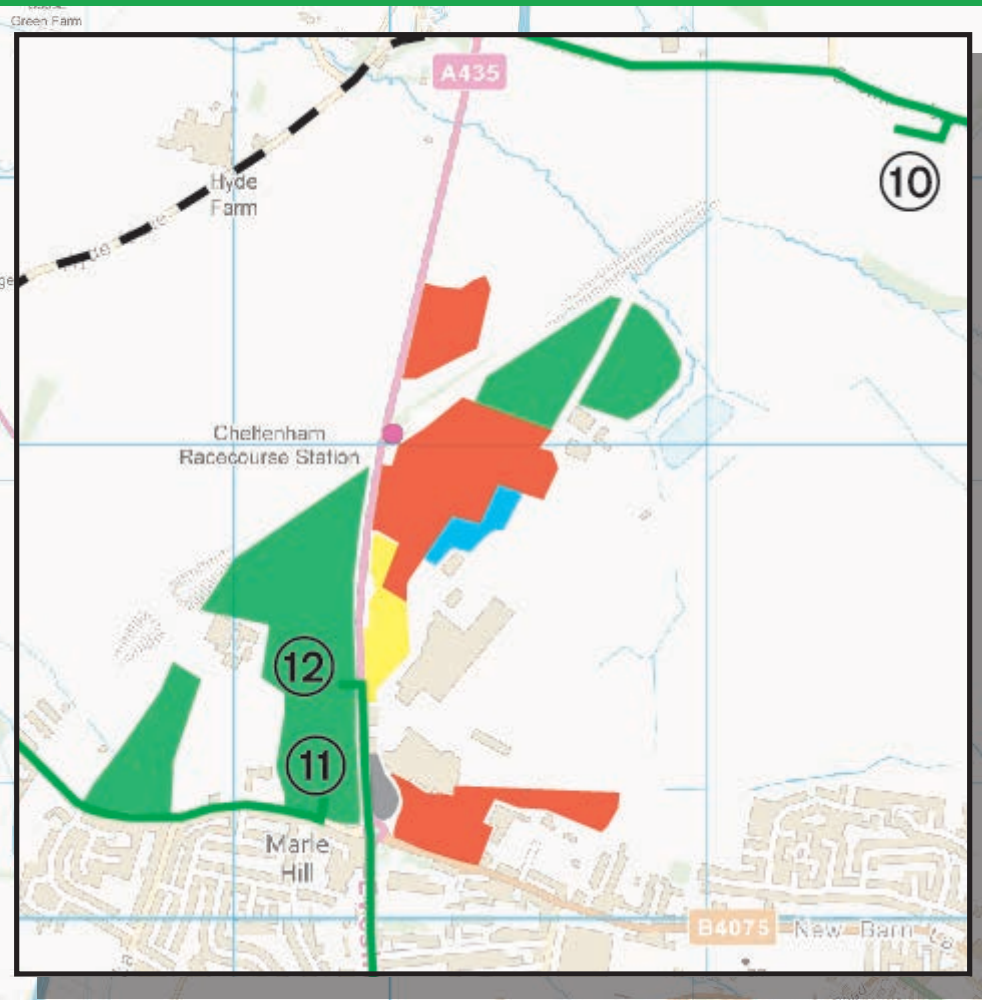

Preferred routes for Green Labels and Public Parking

Follow Public Parking Signs

KEY

- Preferred Route
- Route for Open & Festival ONLY
- Alt. Route when rail crossing in use
- Gate Numbers